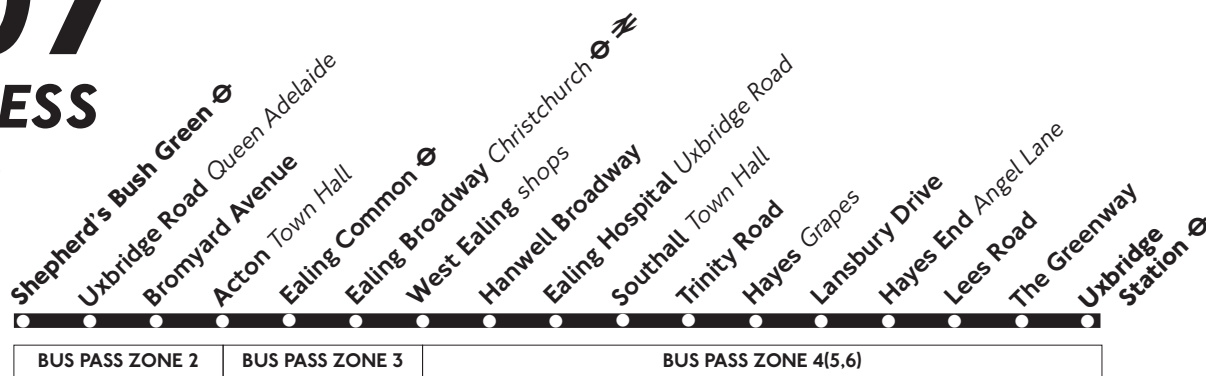

No service on Sundays or other Public Holidays

Routes 207 and night bus N207 provide a service to all stops between Uxbridge and Shepherd's Bush, 24 hours a day, seven days a week.

We do all we can to run the services shown but circumstances beyond our control mean that we may not always succeed. Special services run during the Christmas and New Year Holiday, with no buses on Christmas Day.

27.4.02
T40340

607 EXPRESS

Shepherd's Bush - Ealing - Uxbridge

Mondays to
Saturdays
except
evenings

Express service - buses stop only at points shown above

Mondays to Fridays

Shepherd's Bush Green	0701	2001
Acton Town Hall	0709	2016
Ealing Broadway Christchurch	0716	Then 2026
Hanwell Broadway	0722	about every 2037
Southall Town Hall	0728	10 minutes 2046
Hayes Grapes	0733	until 2053
Hayes End Angel Lane	0740	2057
Uxbridge Station	0755	2105

No service on Sundays or other Public Holidays

Routes 207 and night bus N207 provide a service to all stops between Shepherd's Bush and Uxbridge, 24 hours a day, seven days a week.

We do all we can to run the services shown but circumstances beyond our control mean that we may not always succeed. Special services run during the Christmas and New Year Holiday, with no buses on Christmas Day.