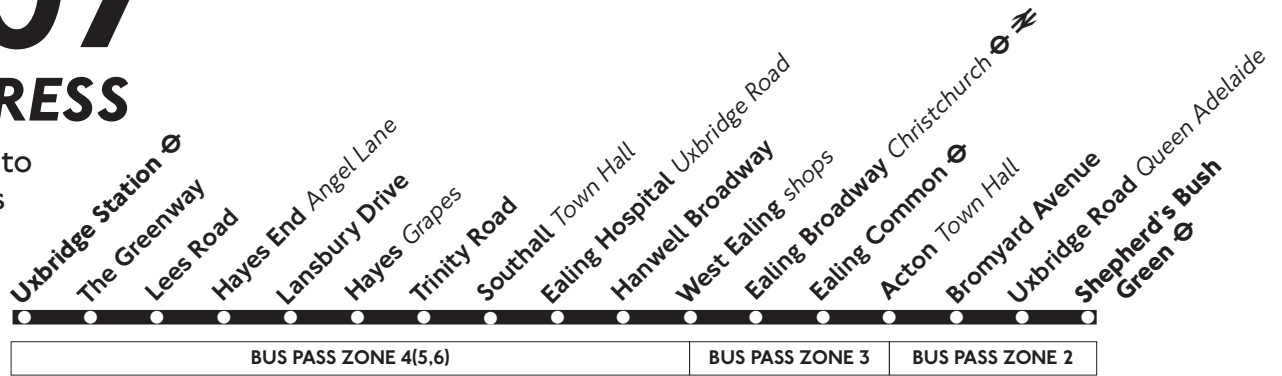

607 EXPRESS

Uxbridge - Ealing - Shepherd's Bush

Mondays to
Saturdays
except
evenings

Express service - buses stop only at points shown above

Mondays to Fridays

Uxbridge Station	0600	1850
Hayes End Angel Lane	0609	1901
Hayes Grapes	0613 Then	1905
Southall Town Hall	0618 about every	1912
Hanwell Broadway	0623 10 minutes	1920
Ealing Broadway Christchurch	0629 until	1928
Acton Town Hall	0636	1939
Shepherd's Bush Green	0644	1951

No service on Sundays or other Public Holidays

Routes 207 and night bus N207 provide a service to all stops between Uxbridge and Shepherd's Bush, 24 hours a day, seven days a week.

We do all we can to run the services shown but circumstances beyond our control mean that we may not always succeed. Special services run during the Christmas and New Year Holiday, with no buses on Christmas Day.

27.4.02
T40340

607 EXPRESS

Shepherd's Bush - Ealing - Uxbridge

Mondays to
Saturdays
except
evenings

Express service - buses stop only at points shown above

Mondays to Fridays

Shepherd's Bush Green	0701	2001
Acton Town Hall	0709	2016
Ealing Broadway Christchurch	0716	Then 2026
Hanwell Broadway	0722	about every 2037
Southall Town Hall	0728	10 minutes 2046
Hayes Grapes	0733	until 2053
Hayes End Angel Lane	0740	2057
Uxbridge Station	0755	2105

No service on Sundays or other Public Holidays

Routes 207 and night bus N207 provide a service to all stops between Shepherd's Bush and Uxbridge, 24 hours a day, seven days a week.

We do all we can to run the services shown but circumstances beyond our control mean that we may not always succeed. Special services run during the Christmas and New Year Holiday, with no buses on Christmas Day.